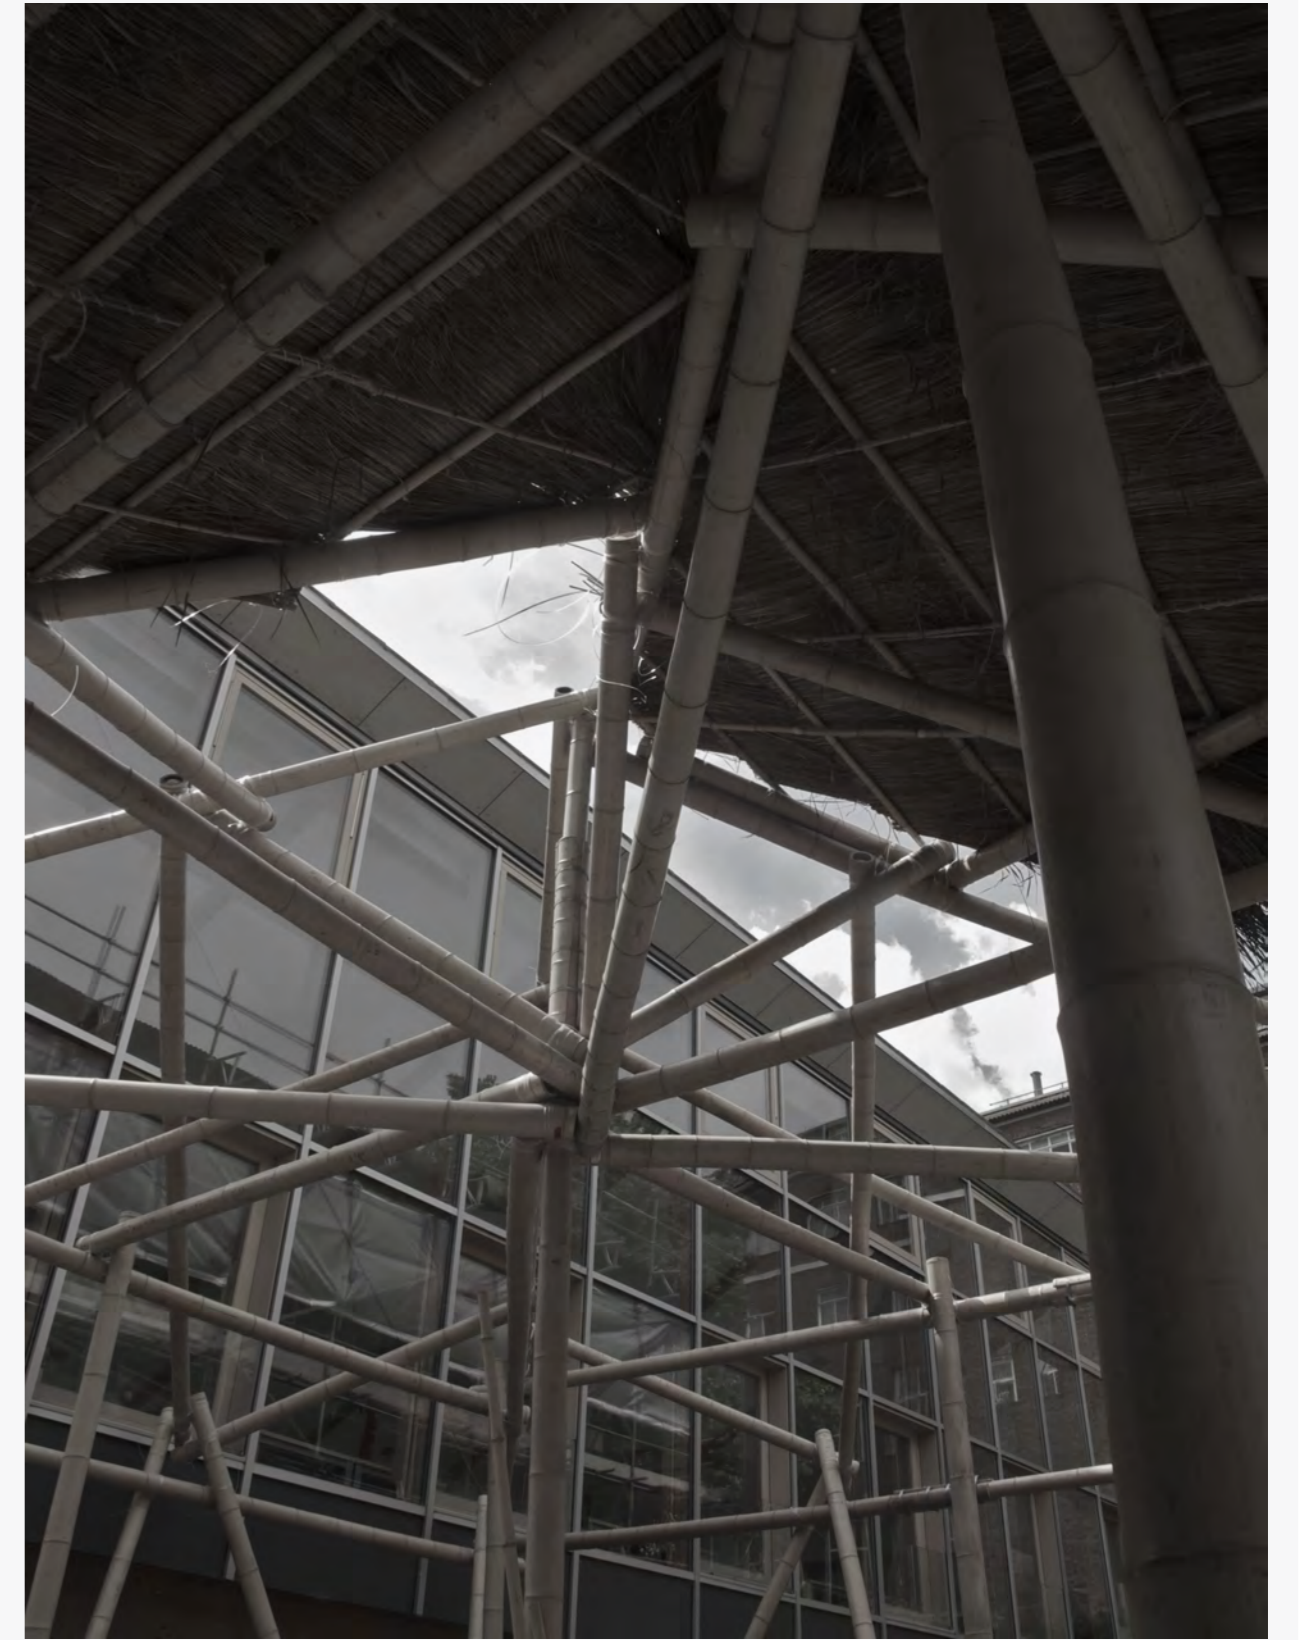

VerSus International Student Competition

2

Poster 2: Project and Solutions

Identificative alphanumeric string code: 8a45an3f

BAHAY KAWAYAN

A Post-disaster House for the Philippines

FRONT VIEW

LATERAL VIEW

WALLS

STRUCTURE

PROTOTYPE CONSTRUCTION

CONSTRUCTION PROCESS

Project Leader

Partners

With the support of the Culture Programme of the European Union